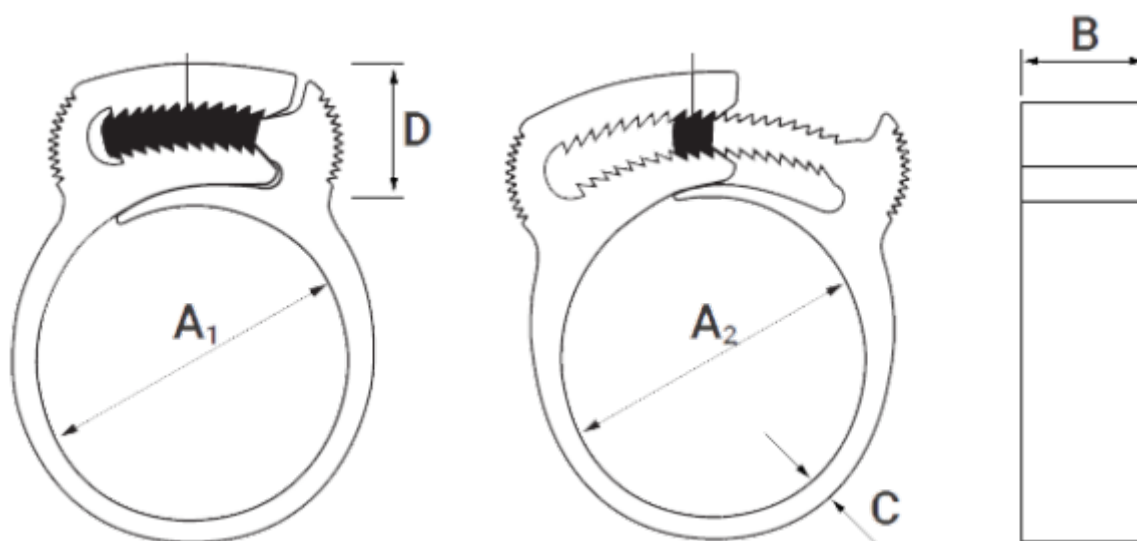

Data Sheet

Article number: 5630

Description: KLEEclips type 70 Ø70.4-75.5

Measures

A1 = 70.0

A2 = 76.4

B = 9.1

C = 2.6

D = 15.5

Size = 70

Weight (g) = 115